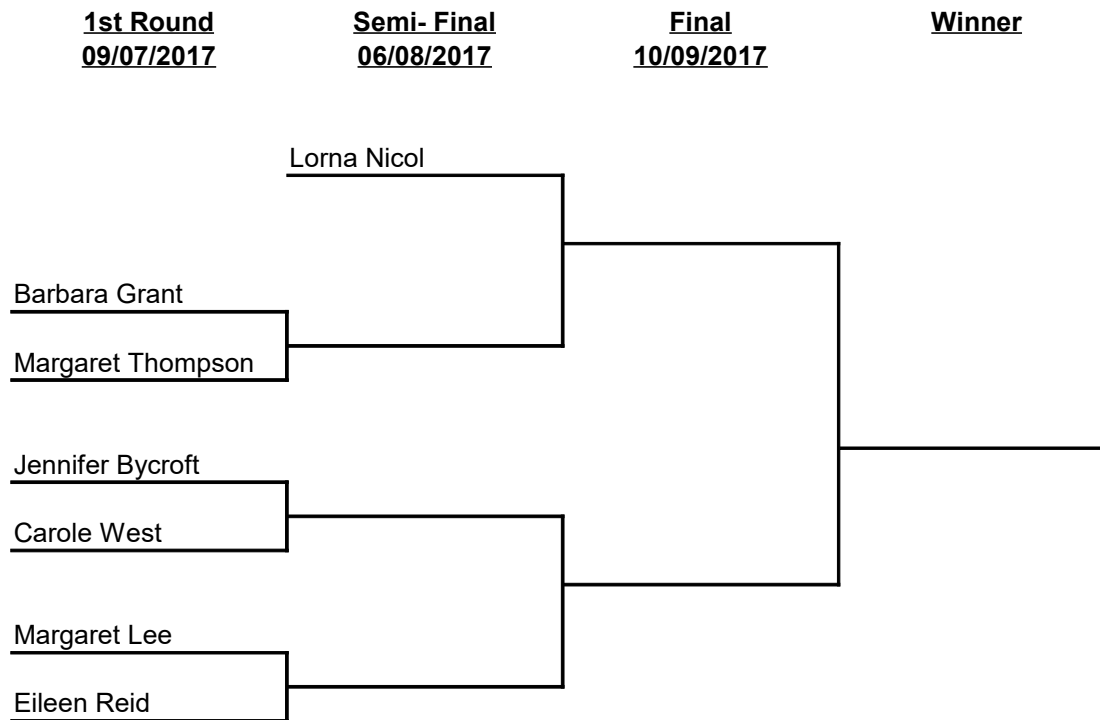

2017 VETERANS CUP

Presented by the Ladies Section.
50+

18 Hole Match Play
Handicap - Full Difference

Decided by Sudden Death